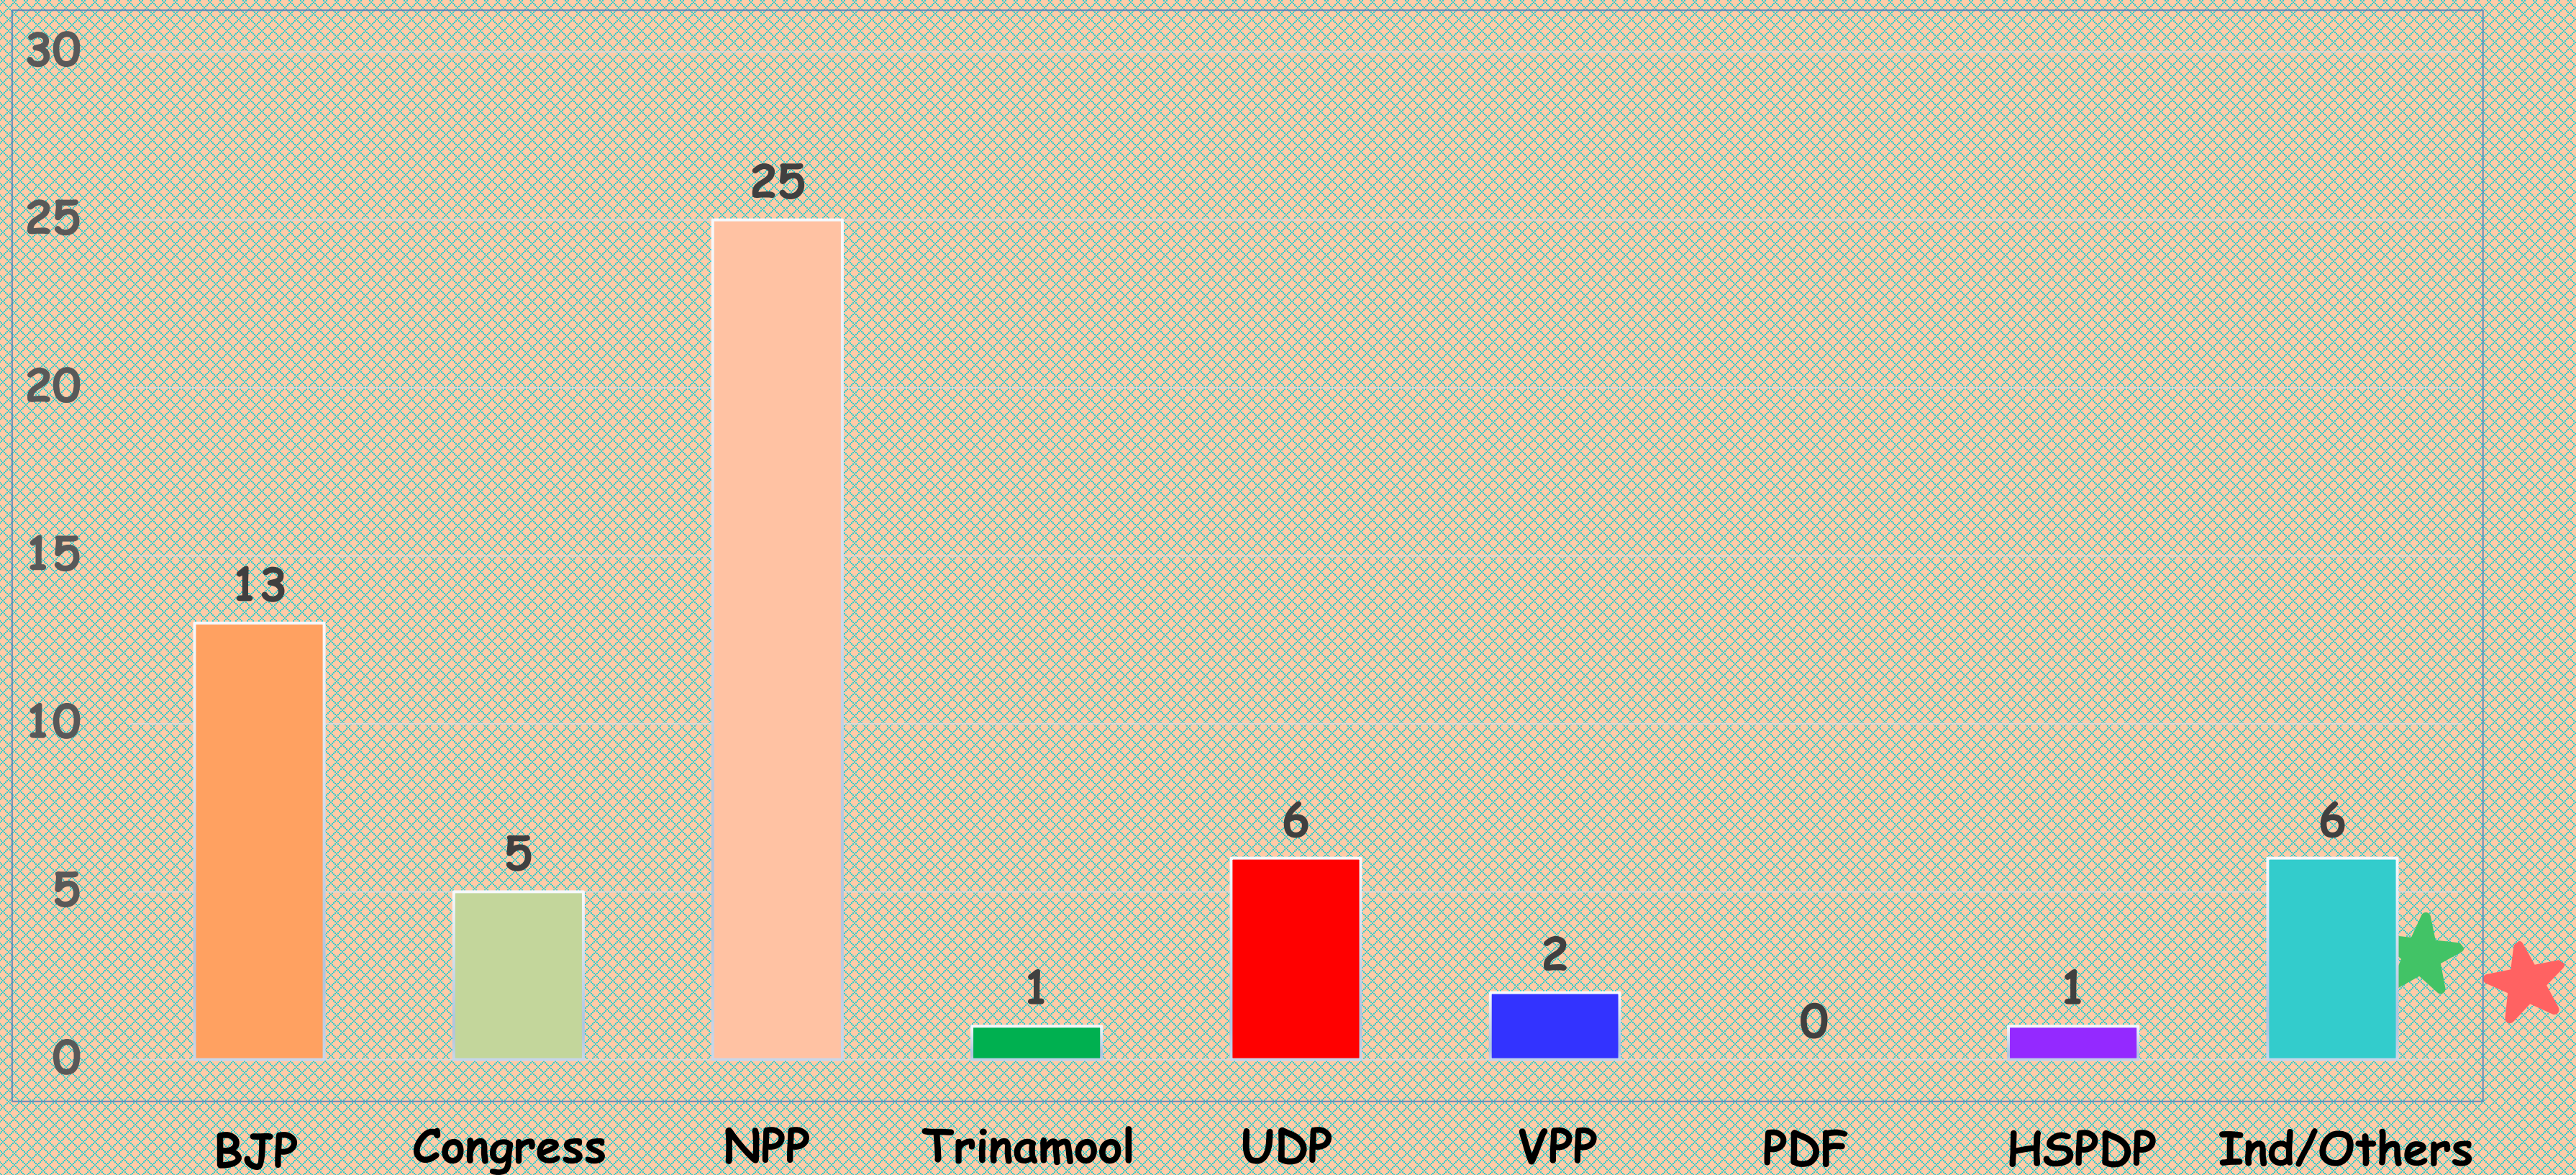

# Meghalaya 2023 Tally: Projected Seats

Total Seats = 59

Total Samples = 4104

# Meghalaya 2023 Tally: Projected Vote%