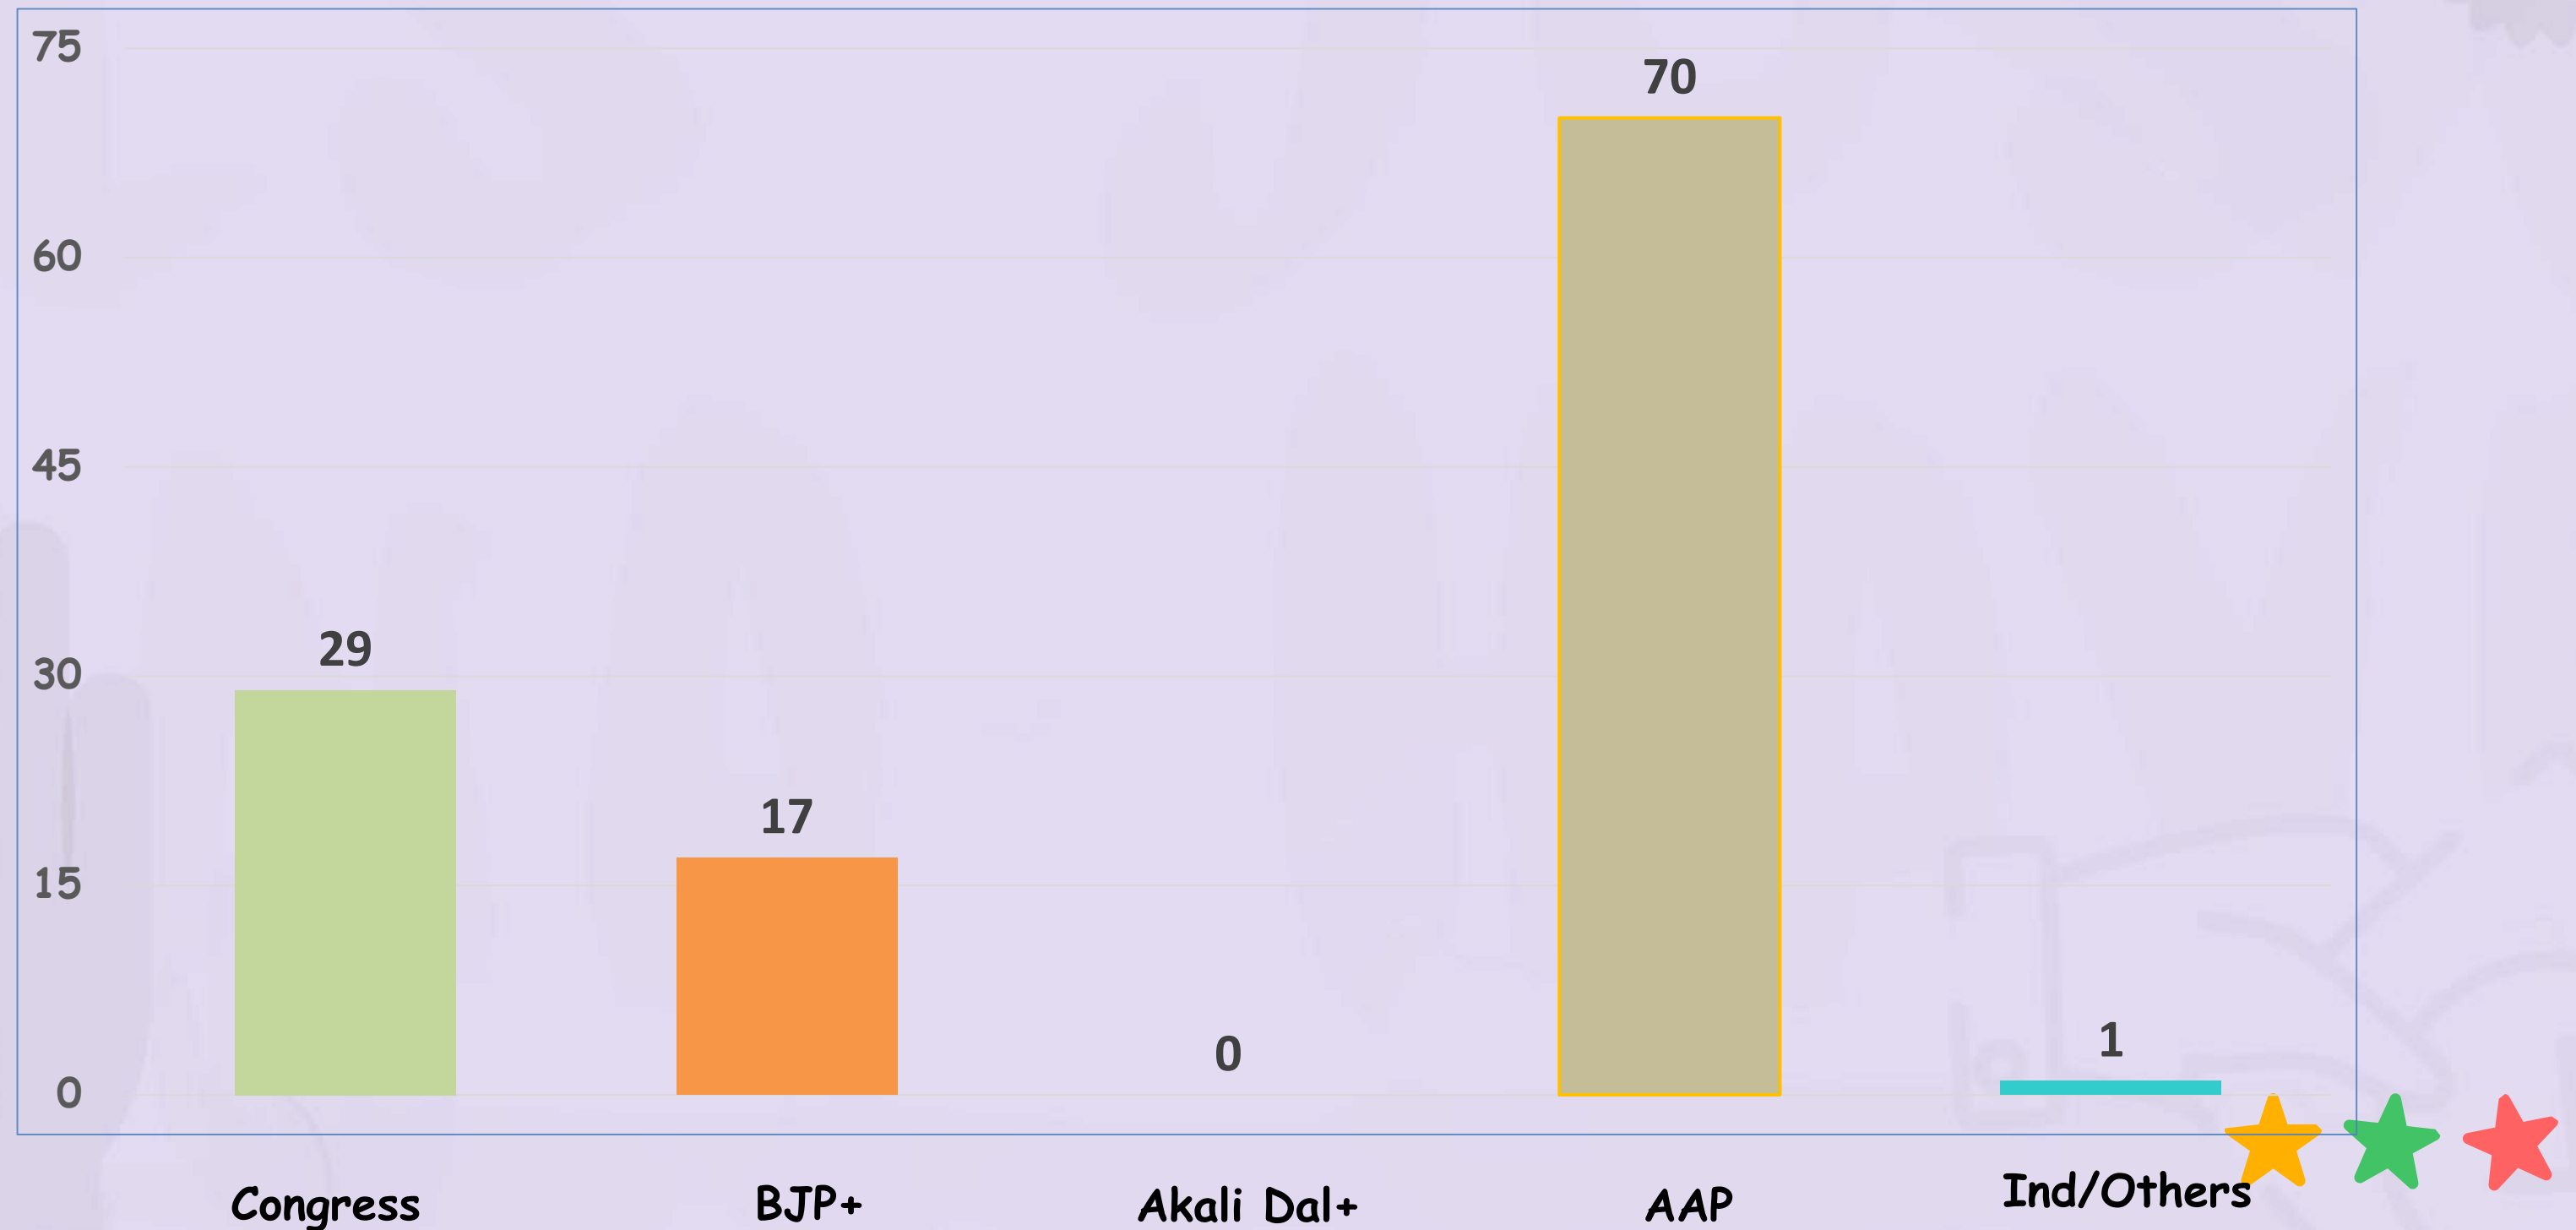

Final Tally Punjab 2022: Projected Seats

Total Seats = 117

Total Samples = 10,131

Final Tally Punjab 2022: Projected Vote %